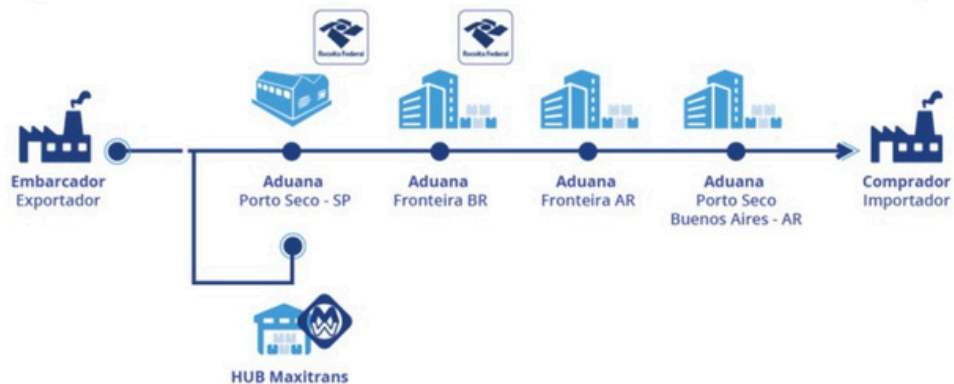

SCHEDULE LTL MAXI

WEEKLY OUTPUT
BRAZIL & ARGENTINA

JAN 2025

LTL Maxi (BRAZIL weekly output)

Origin:

(EADI) São Paulo - SP

Destination:

(Aduana SAF) Buenos Aires - AR

FLUXO EXPORTAÇÃO BRASIL

Boarding

Dead-Line - 12pm

E T D – 18pm (BR)

E T A – 18pm (AR)

WEEK 01

02/01/25

03/01/25