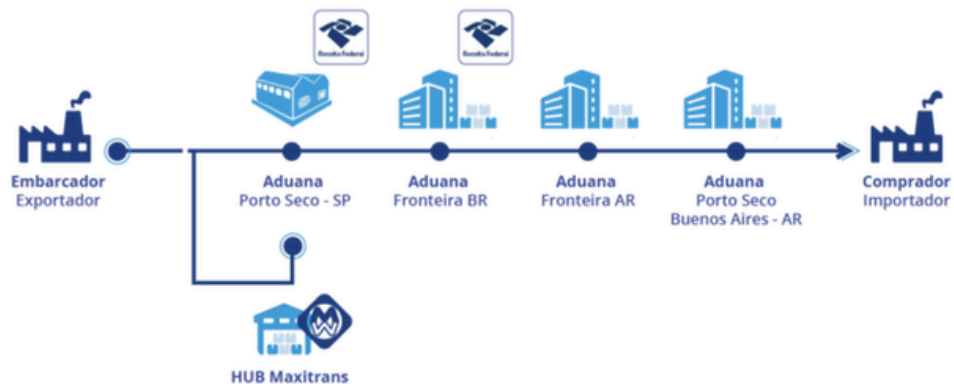

SCHEDULE LTL MAXI

WEEKLY OUTPUT
BRAZIL & ARGENTINA

SEP 2024

LTL Maxi (BRAZIL weekly output)

Origin:

(EADI) São Paulo - SP

Destination:

(Aduana SAF) Buenos Aires - AR

FLUXO EXPORTAÇÃO BRASIL

Boarding

Dead-Line - 12pm

E T D – 18pm (BR)

E T A – 18pm (AR)

WEEK 37

12/09/24

13/09/24